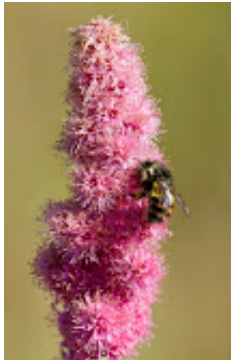

Go Native!

Hardhack

Spiraea douglasii

Rand Rudland photo

Spiraea douglasii is a BC native offering very showy spires of pink fuzzy flowers that are popular with pollinators. A sweet-smelling deciduous shrub and a member of the rose family, it is most often found near streams, bogs and swamps but will tolerate drier conditions.

It has dark green, oval-shaped leaves with pale, wooly undersides. Ranging in height from 0.5 - 2.5 m it is a vigorous spreader through rhizomes and often forms dense colonies. It can quickly become the dominant species in a wetland habitat.